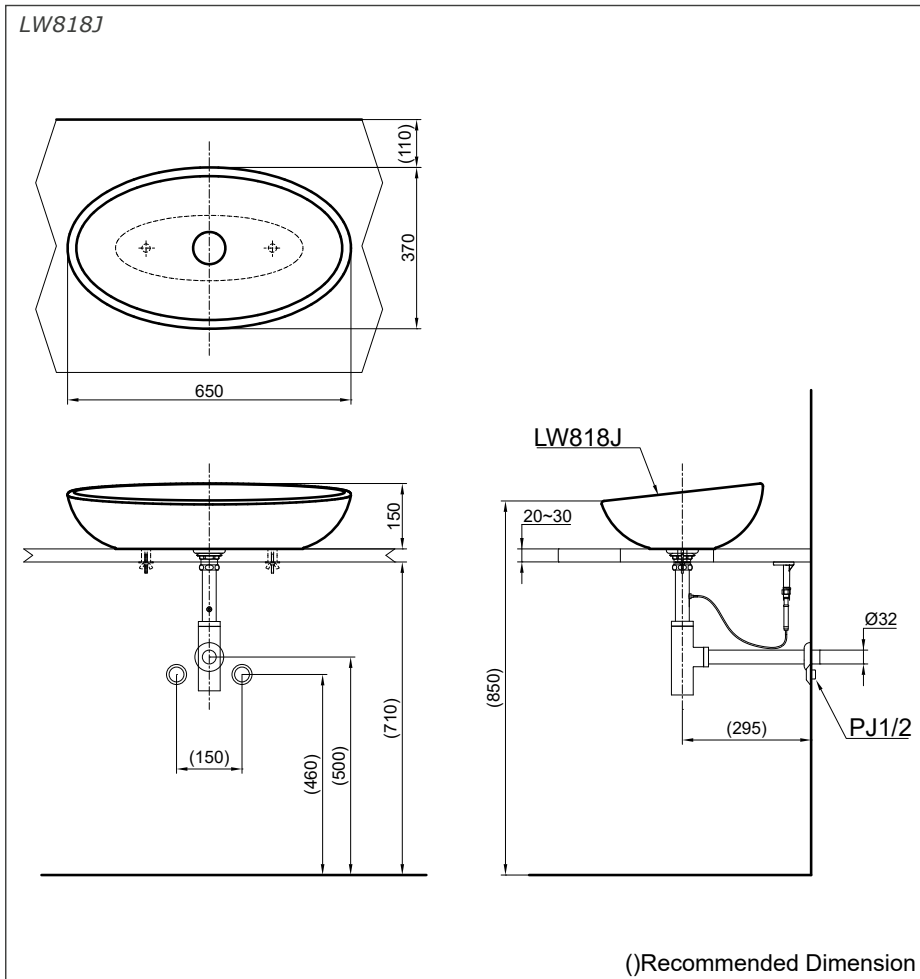

Features

- Modern styling exclusively for Le Muse design suite

Specifications

Size : 650W x 370D x 150H mm
Material : Ceramic

Parts description

Faucet not included

- **LW818J**
Console Lavatory

Optional Parts

- TH1A-8VS
Deluxe Bottle Trap (L = 355mm)
- TX263SV1 (x2)
Stop Valve w/o Flexible Hose
- TX809LV5
Bracket (1Set = 2Pcs)

Colors

White

Please consult a TOTO representative for details